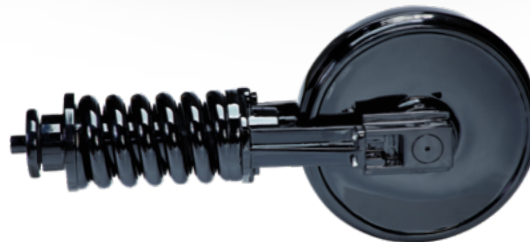

Komatsu® Recoil Spring

Part #	Model/Series
206-30-55170	PC 200-6
206-30-55170	PC 220
207-30-54140	PC 300LC-5
207-30-74142	PC 300-7
208-30-54140	PC 400-5